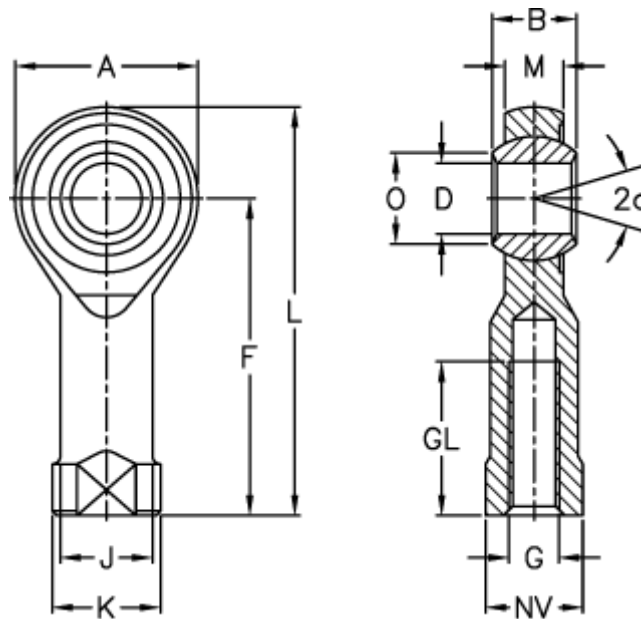

Article number: 03303016150

Description: Fluro Rod End GILO 16 16x1,5
Without bushing with left-handed thread

Measures

A	= 42	J	= 22	Weight (g) = 230
a (degrees)	= 15	K	= 27	
B	= 21	L	= 85	
D	= 16	M	= 15	
Dynamic load C (kN)	= 14	NV	= 22	
F	= 64	O	= 19.3	
G	= M16x1,5	Permissible rpm	= Ikke velegnet til rotation	
GL	= 28	Static load C0 (kN)	= 46	